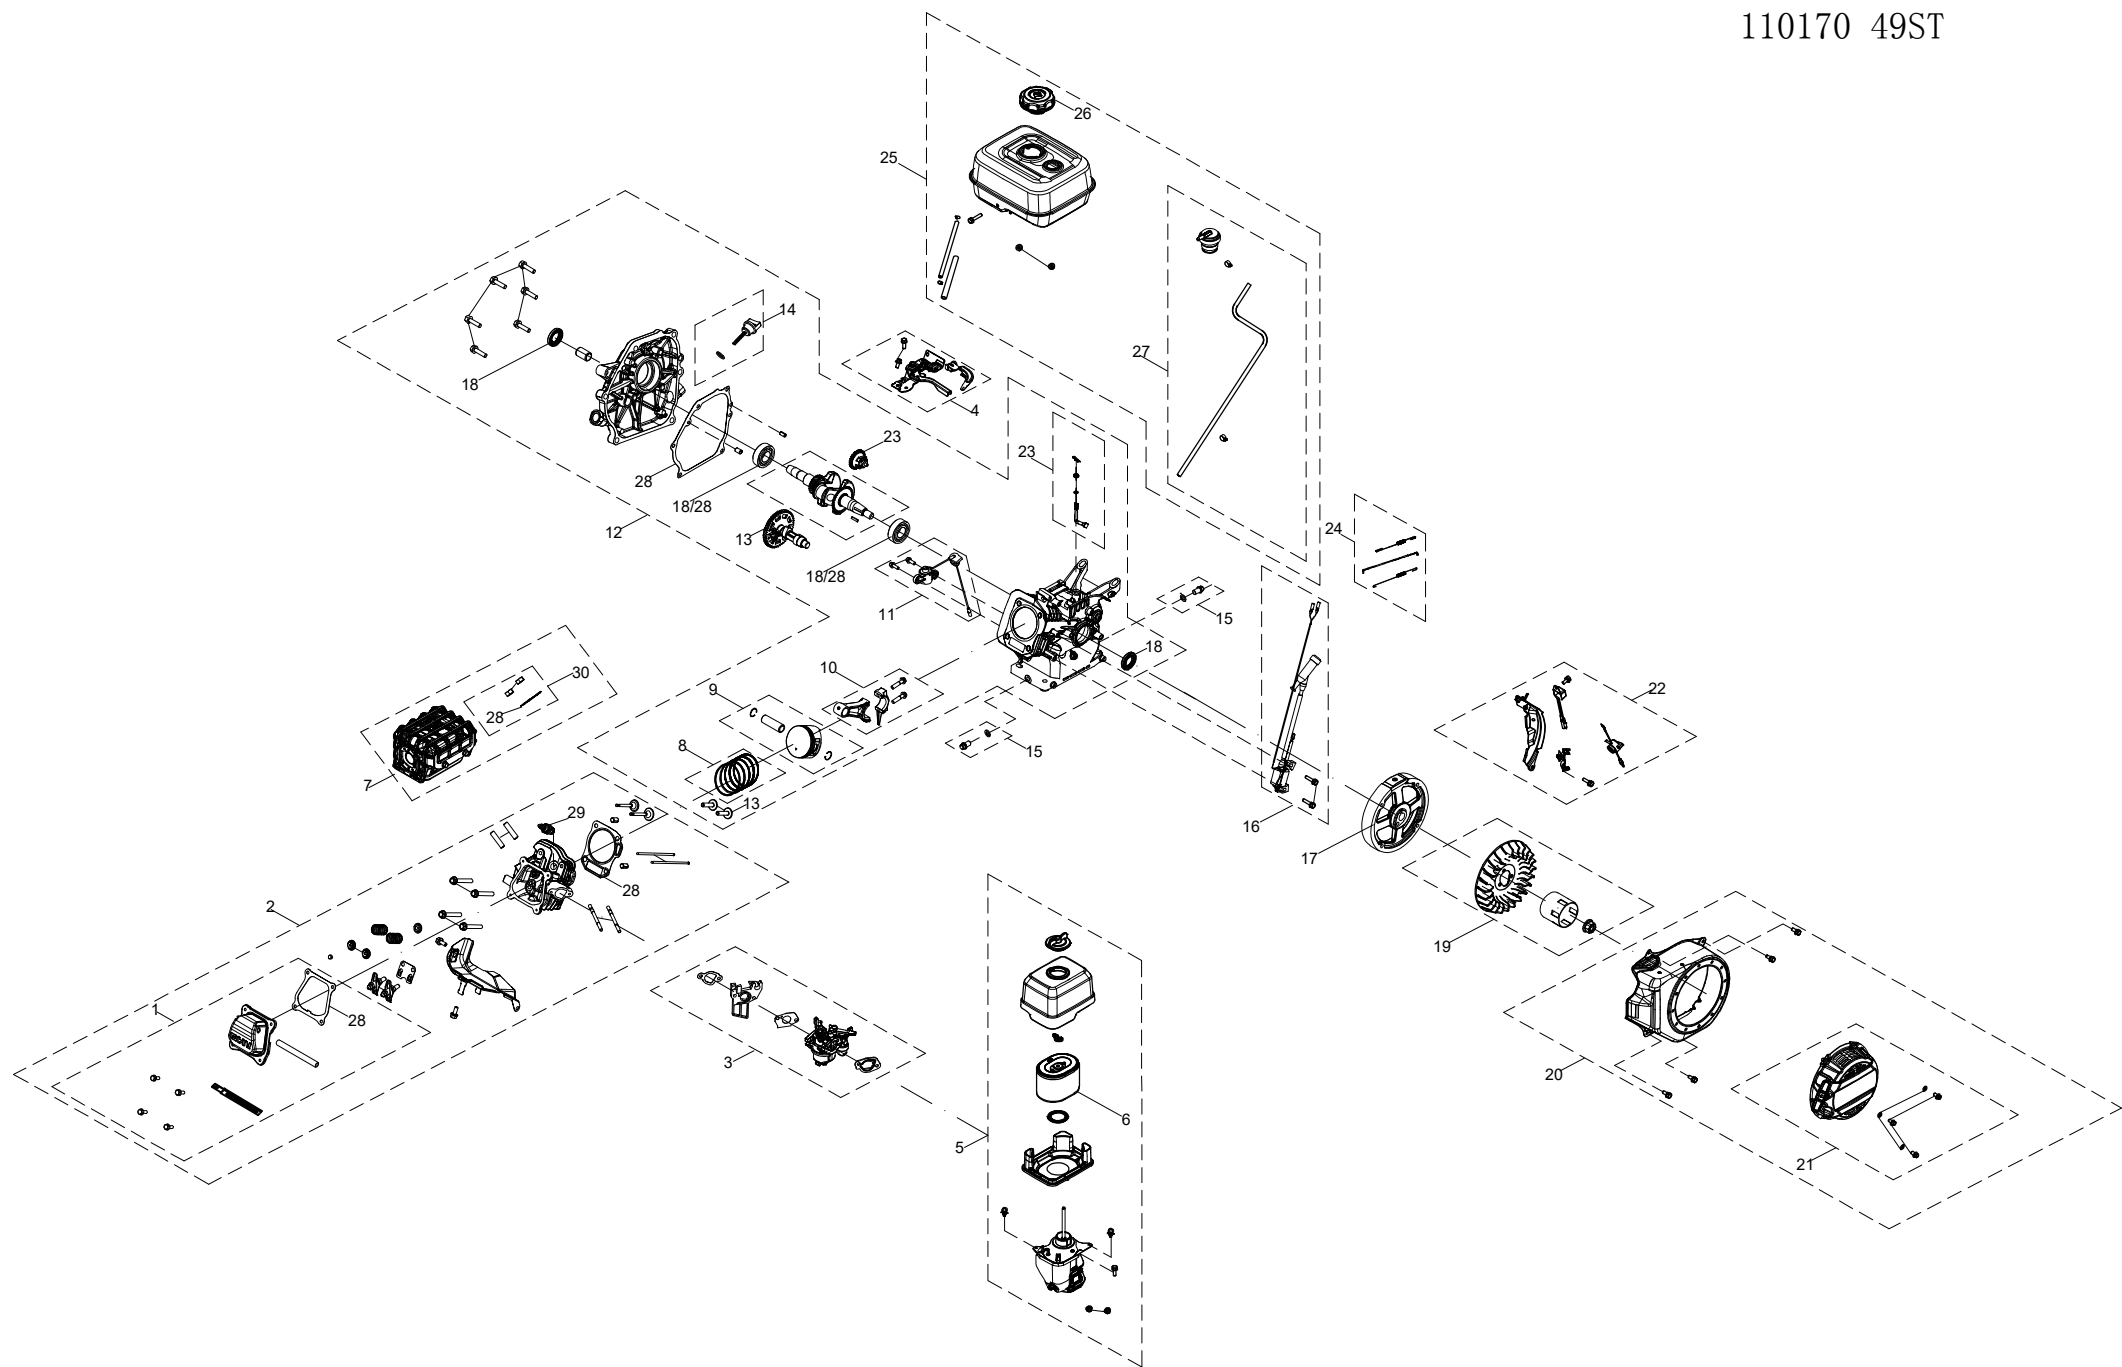

110170 49ST

CRX210 REVA 1

ITEM	FNA PARTS NO.	KIT DESCRIPTION	QTY	MATCH
1		VALVE COVER	1	110170
2		CYLINDER HEAD KIT	1	110170
3		CARBURETOR KIT	1	110170
4		ADJUSTABLE THROTTLE & GOVERNOR KIT	1	110170
5		AIR FILTER ASSEMBLY	1	110170
6	7111115	AIR FILTER ELEMENT	1	110170
7	7111133	MUFFLER KIT	1	110170
8	7111116	PISTON RING SET	1	110170
9	7111117	PISTON KIT	1	110170
10	7111118	CONNECTING ROD ASSEMBLY	1	110170
11	7123287	LOW OIL SENSOR KIT	1	110170
12		SHORT BLOCK KIT	1	110170
13	7126004	CAM&TAPPET SET	1	110170
14	7111128	OIL DIP STICK KIT	1	110170
15	7111129	OIL DRAIN PLUG KIT	1	110170
16	7111132	IGNITION MODULE KIT	1	110170
17	7117126	FLY WHEEL	1	110170
18	7114230	OIL SEAL & BEARING	1	110170
19	7117851	STARTER CUP	1	110170
20	7123256	RECOIL STARTER	1	110170
21	7125998	RECOIL STARTER KIT	1	110170
22	7111122	SWITCH KIT	1	110170
23	7126021	INTERNAL GOVERNOR KIT	1	110170
24	7114214	GOVERNOR SPRING KIT	1	110170
25	7126000	FUEL TANK KIT	1	110170
26	7111121	FUEL CAP	1	110170
27	7117146	ROLL OVER VALVE KIT	1	110170
28	7126007	GASKET KIT	1	110170
29	7111151	SPARK PLUG	1	110170
30	7119648	MUFFLER MOUNTING KIT	1	110170